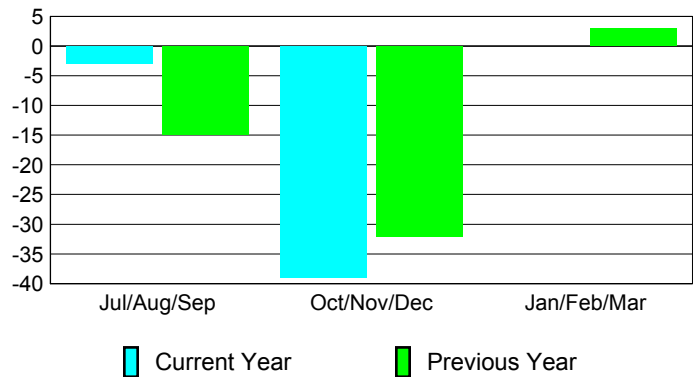

Membership Results
2012-2013

Membership
2011-2012

Month	Net Memb Goal	Actual New Memb	Actual Dropped Memb	Gain/Loss of Memb	Gain/Loss of Memb
Jul/Aug/Sep		32	-35	-3	-15
Oct/Nov/Dec		19	-58	-39	-32
Jan/Feb/Mar					3
Totals		51	-93	-42	-44

Membership Results 2012-2013

Goal, New, Dropped, Gain/Loss

Comparison of Membership Gain/Loss

Current Year Compared to the Previous Year

Gender Comparison 2012-2013

Jul/Aug/Sep

Oct/Nov/Dec

Jan/Feb/Mar