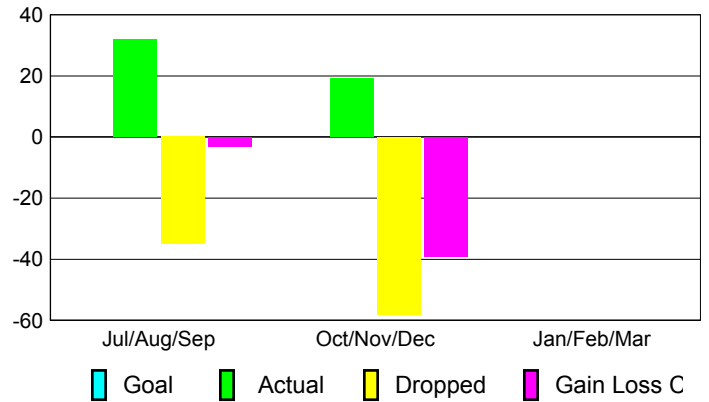

Membership Results 2012-2013

Goal, New, Dropped, Gain/Loss

Comparison of Membership Gain/Loss

Current Year Compared to the Previous Year